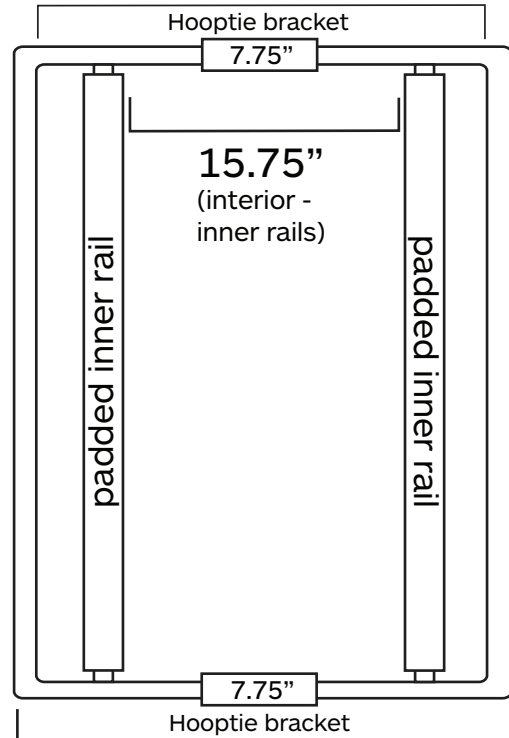

XTRACYCLE HOOPTIE DIMENSIONS

PRE-2021 VERSION

TOP DOWN VIEW

18.75" (interior - outer rails)

20.5"
(exterior - outer rails)

21.75" (interior - outer rails)

23.25" in width
(exterior - outer rails)

SIDE VIEW

29.75" in length

7.5" in height
(from top of deck)