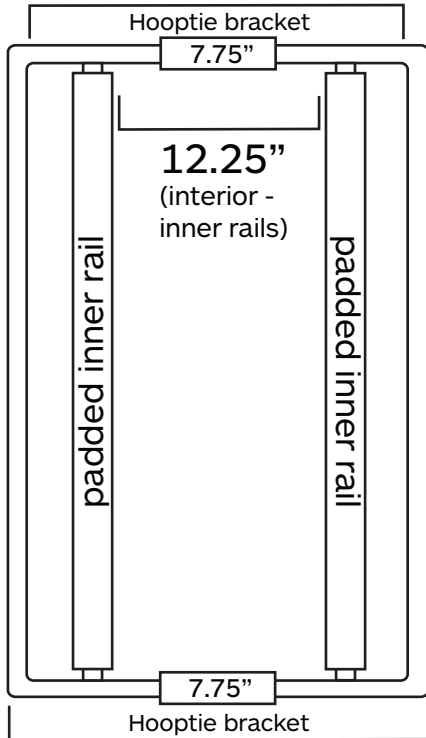

XTRACYCLE HOOPTIE DIMENSIONS

PRE-2021 VERSION

TOP DOWN VIEW

18.75" (interior - outer rails)

20.5"
(exterior - outer rails)

21.75" (interior - outer rails)

23.25" in width
(exterior - outer rails)

SIDE VIEW

29.75" in length

7.5" in height
(from top of deck)