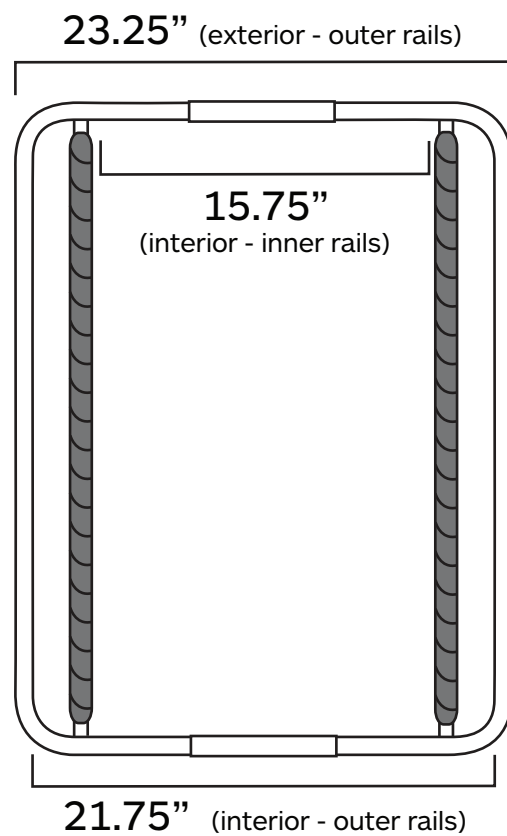

HOOPTIE DIMENSIONS

2021 VERSION

TOP DOWN VIEW

Measurements are the same for Hooptie Longtail and Hooptie RFA.

NARROW SETTING

WIDE SETTING

SIDE VIEW

34" (Longtail) / 30" (RFA) in length

7.75" in height
(from top of deck)