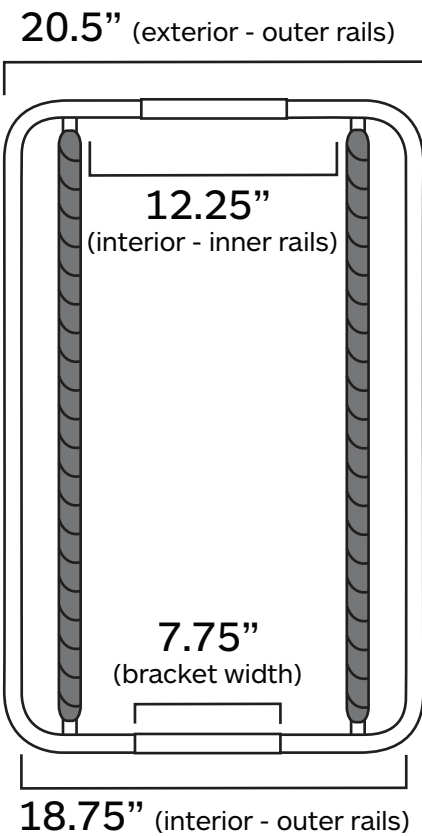

HOOPTIE DIMENSIONS

2021 VERSION

TOP DOWN VIEW

Measurements are the same for Hooptie Longtail and Hooptie RFA.

NARROW SETTING

WIDE SETTING

SIDE VIEW

34" (Longtail) / 30" (RFA) in length

7.75" in height
(from top of deck)