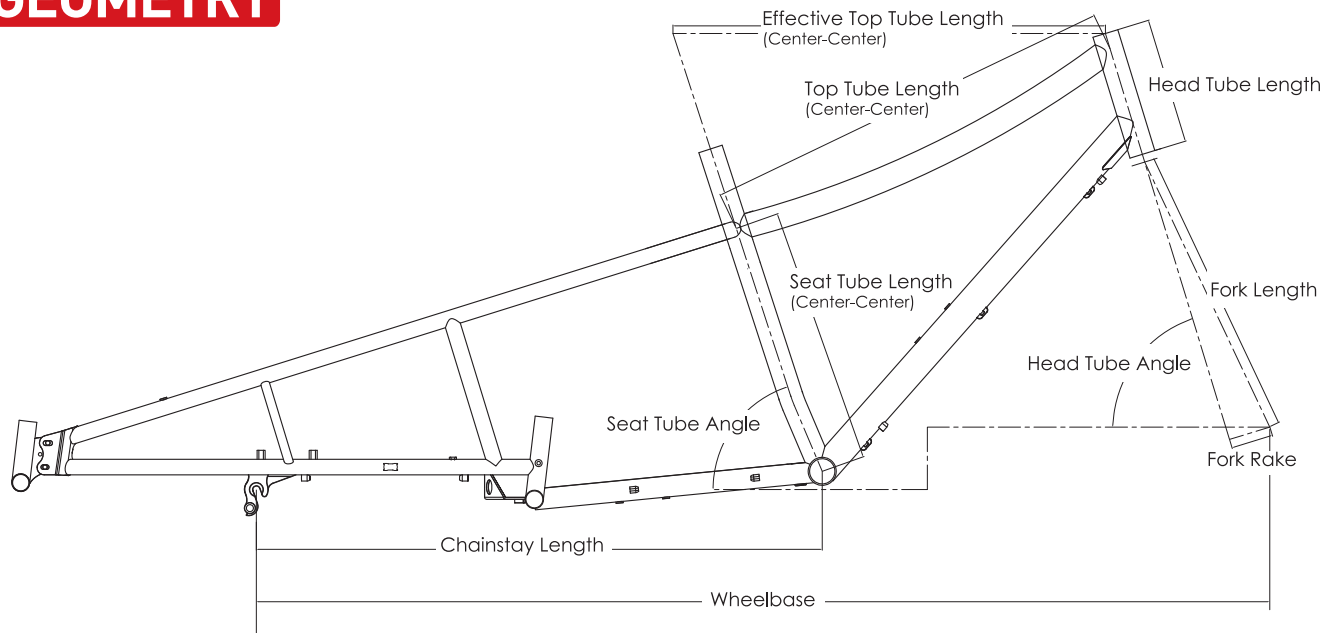

## EDGERUNNER GEOMETRY

	medium	large
Seat Tube Length (Center-Center)	330	367
Top Tube Length (Center-Center)	575.6	590.7
Effective Top Tube Length (Center-Center)	599.5	616
Head Tube Angle	73	73
Seat Tube Angle	72	72
Chainstay Length	806	806
Wheelbase	1428	1444
Head Tube Length	140	180
Fork Length	417.5	417.5
Fork Rake	60	60