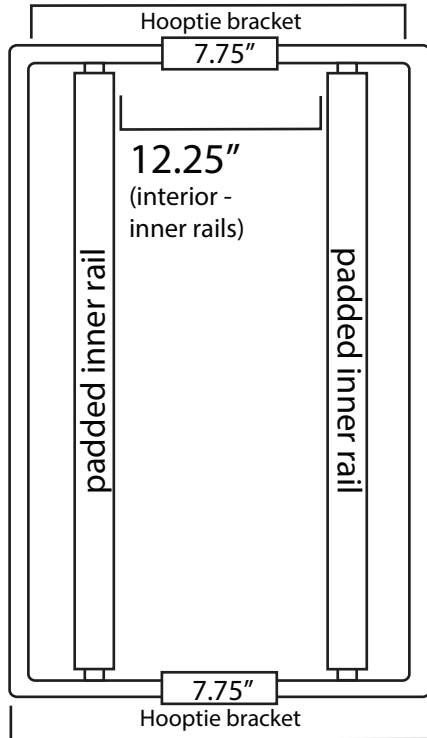

# Xtracycle Hooptie Dimensions

## top down view

18.75" (interior - outer rails)

20.5"

(exterior - outer rails)

21.75" (interior - outer rails)

23.25" in width

(exterior - outer rails)

## side view

29.75" in length

7.5" in height  
(from top of deck)