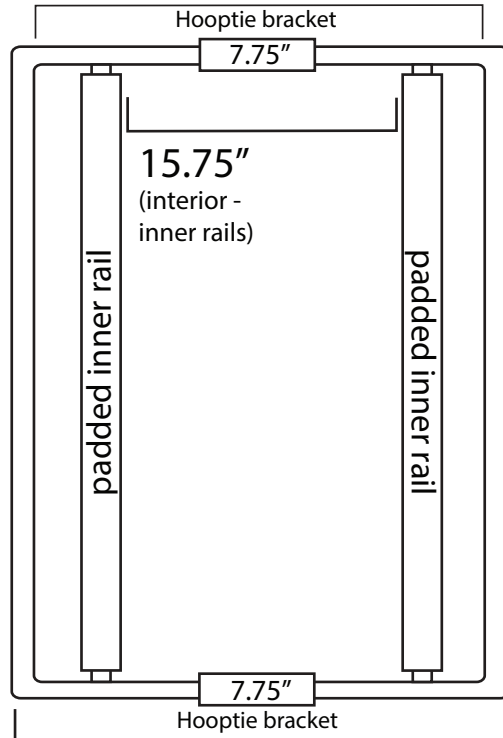

## top down view

18.75" (interior - outer rails)

20.5"

(exterior - outer rails)

21.75" (interior - outer rails)

23.25" in width

(exterior - outer rails)

## side view

29.75" in length

7.5" in height  
(from top of deck)